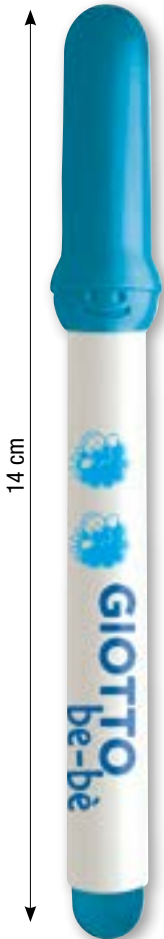

Cod. 466600
Price: 53.790