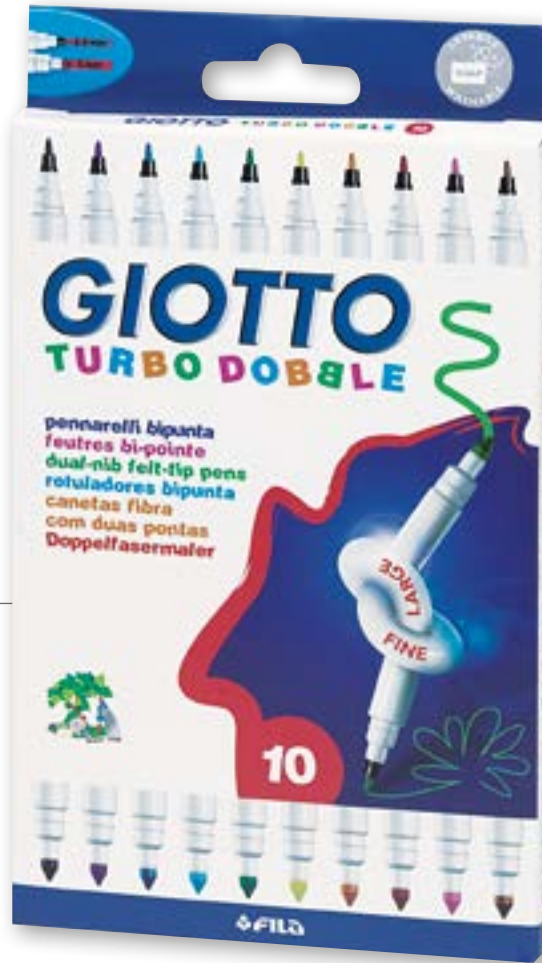

# Giotto Turbo Dobble

Pena felt-tip ganda. Tahan lama, felt-tip pena double nib untuk pewarnaan, dengan ketebalan dua stroke: halus dan tebal. Warna tinta bisa dicuci mesin dicuci pada kebanyakan kain.

*Dual-nib felt - tip pens Super resistant, long-lasting felt-tip pen double nib for colouring, with two stroke thicknesses: fine and thick. Ink- colours can be machine washed from most fabrics.*

Dual-nib felt tip pens