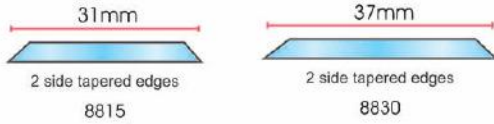

PLASTIC RULER

• **88 SERIES PLASTIC RULER**

- 2 side tapered edges
- Transparent plastic ruler
- Measuring edge in centimeters and inches
- Use with pencil, pen and medium felt-tips
- Suitable for home, school and office use
- 5 assorted colour prints (red, blue, yellow, green & purple)

31) 8815