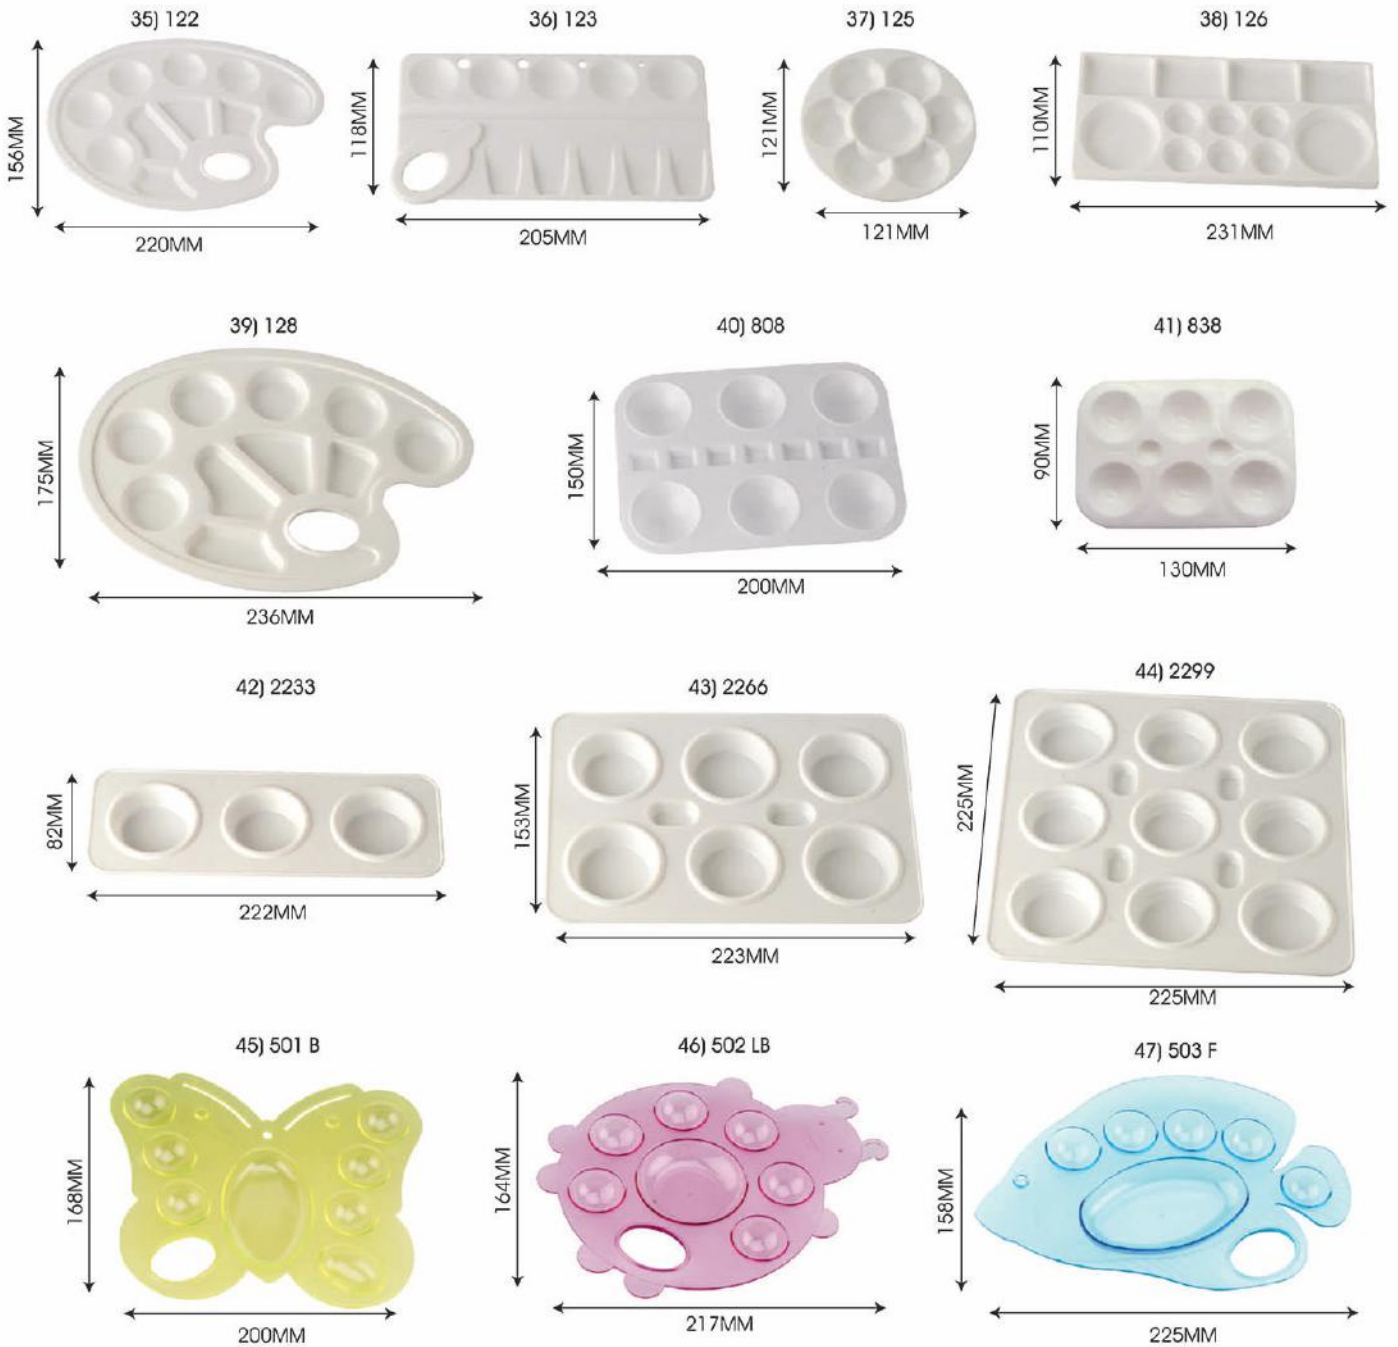

COLOURING PALETTE

NO.	ITEM	DESCRIPTION	INNER PACKING	CARTON PACKING	M³
35.	122	Colouring Palette	1 doz / pp bag	18 dozs / ctn	0.1242
36.	123	Colouring Palette	1 doz / pp bag	30 dozs / ctn	0.0676
37.	125	Colouring Palette	2 dozs / pp bag	24 dozs / ctn	0.0504
38.	126	Colouring Palette	1 doz / pp bag	12 dozs / ctn	0.0550
39.	128	Colouring Palette	1 doz / pp bag	12 dozs / ctn	0.0543
40.	808	Colouring Palette	2 dozs / pp bag	48 dozs / ctn	0.0782
41.	838	Colouring Palette	4 dozs / pp bag	192 dozs / ctn	0.0826
42.	2233	Colouring Palette	2 dozs / pp bag	36 dozs / ctn	0.1052
43.	2266	Colouring Palette	1 doz / pp bag	18 dozs / ctn	0.1110
44.	2299	Colouring Palette	6 dozs / pp bag	12 dozs / ctn	0.1092
45.	501 B	Colouring Palette - Butterfly	1 doz / pp bag	18 dozs / ctn	0.1243
46.	502 LB	Colouring Palette - Ladybird	1 doz / pp bag	18 dozs / ctn	0.1243
47.	503 F	Colouring Palette - Fish	1 doz / pp bag	18 dozs / ctn	0.1243