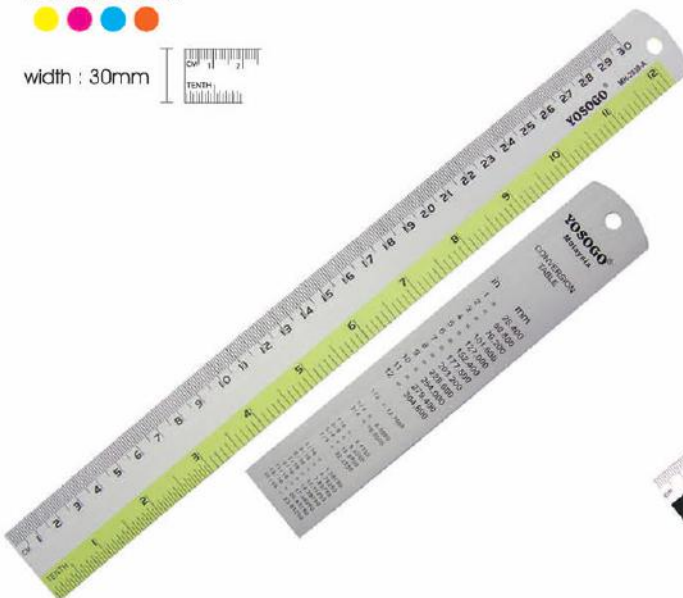

NO.	ITEM	DESCRIPTION	INNER PACKING	CARTON PACKING	M ³
4.	YSG-1015	Aluminium Ruler - 15cm(6in)	5 dozs / pp bag	24 bags / ctn	0.0129

20 SERIES ALUMINIUM RULER

• 20 SERIES

- Available colours:

width : 30mm

20 SERIES ALUMINIUM RULER