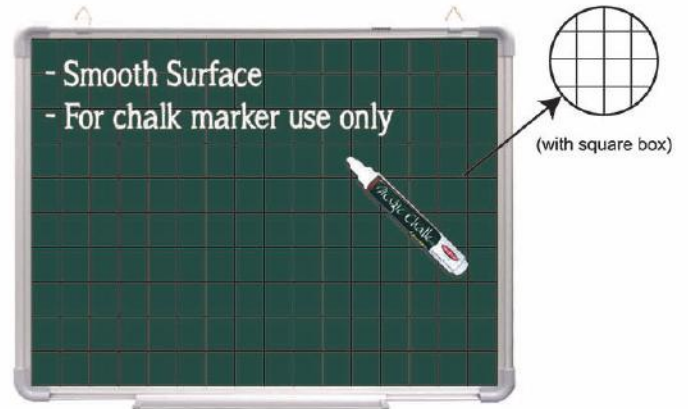

MAGNETIC CHALK MARKER BOARD (GREEN)

- ALUMINIUM FRAME
  - Magnetic surface
  - Modern style aluminium frame (all corners are covered with ABS cap to ensure safety)
  - Adjustable & foldable holder