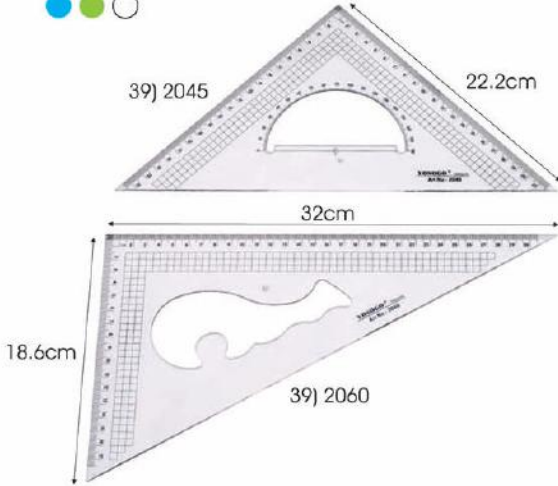

GIANT SET SQUARE

- Plastic set square
- 45° = 21cm scale
- 60° = 17.5cm & 30.5cm scale
- Transparent colour plastic set square
- Durable wallet for re-use
- Available colours:

NO.	ITEM	DESCRIPTION	INNER PACKING	CARTON PACKING	M³
39.	2040/2060	Giant Set Square	2 parts / pvc wallet	72 sets / ctn	0.0215

2001A & 2001B ARTISTIC TEMPLATE

- Fun & special artistic designs
- Incorporated with side rule / scale graduation (cm)
- Semi-transparent plastic (green & blue)