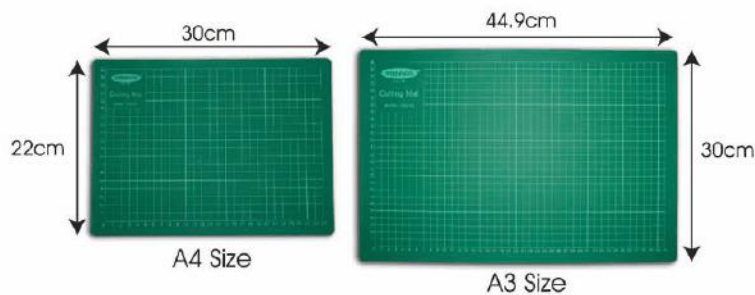

CUTTING MAT

- 3 layers of eva foam for maximum cutting quality

NO.	ITEM	DESCRIPTION	SIZE	CARTON PACKING	M ³
15.	CMA4	Cutting Map	A4	50 pcs / ctn	0.0130
16.	CMA3	Cutting Map	A3	25 pcs / ctn	0.0130

SUPER GLUE