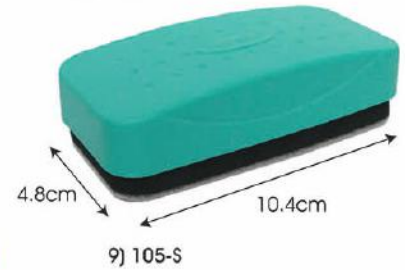

WHITEBOARD ERASER

• WITH TWO ERASING SURFACE

- 105S - Non-magnetic
- 155L - Non-magnetic
- MG 105S - Magnetic
- MG 155L - Magnetic
- Available colours:

PVC Box Packing

Box Packing

NO.	ITEM	DESCRIPTION	INNER PACKING	CARTON PACKING	M ³
9.	105-S	Non-Magnetic Whiteboard Eraser (small)	12 boxes / pack	18 dozs / ctn	0.0532
10.	MG 105-S	Magnetic Whiteboard Eraser (small)	12 boxes / pack	18 dozs / ctn	0.0532
11.	155-L	Non-Magnetic Whiteboard Eraser (large)	12 boxes / pack	12 dozs / ctn	0.0739
12.	MG 155-L	Magnetic Whiteboard Eraser (large)	12 boxes / pack	12 dozs / ctn	0.0739