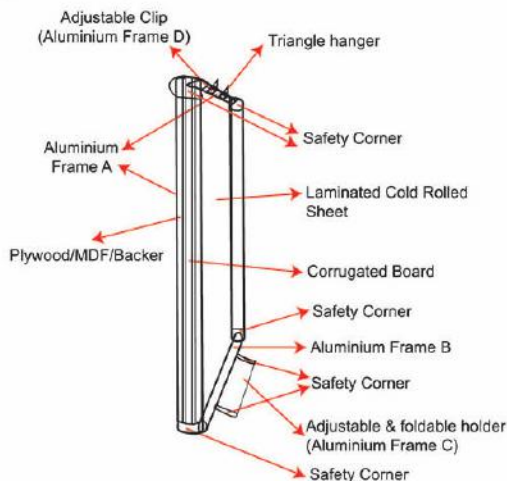

safety corner

adjustable & foldable holder

adjustable triangles

non-adjustable triangles

NO.	ITEM	DESCRIPTION	CARTON PACKING	M ³
1.	MWB 115-A	Magnetic Whiteboard (300x450mm)	12 pcs / ctn	0.0403
2.	MWB 152-A	Magnetic Whiteboard (450x600mm)	8 pcs / ctn	0.0562
3.	MWB 23-A	Magnetic Whiteboard (600x900mm)	6 pcs / ctn	0.0896
4.	MWB 24-A	Magnetic Whiteboard (600x1200mm)	4 pcs / ctn	0.0968
5.	MWB 34-A	Magnetic Whiteboard (900x1200mm)	4 pcs / ctn	0.1362
6.	MWB 44-A	Magnetic Whiteboard (1200x1200mm)	2 pcs / ctn	0.0949
7.	MWB 36-A	Magnetic Whiteboard (900x1800mm)	1 pc / ctn	0.0684
8.	MWB 38-A	Magnetic Whiteboard (900x2400mm)	1 pc / ctn	0.0920
9.	MWB 46-A	Magnetic Whiteboard (1200x1800mm)	1 pc / ctn	0.0690
10.	MWB 48-A	Magnetic Whiteboard (1200x2400mm)	1 pc / ctn	0.1200
11.	MWB 412-A	Magnetic Whiteboard (1200x3600mm)	1 pc / ctn	0.1575

MAGNETIC WHITEBOARD

- **PLASTIC FRAME**
 - Write on / wipe-off convenience
 - Plastic frame
 - All corners are covered with ABS cap to ensure safety
 - Marker pen holder
 - Wall mounting type (nail provided)

marker pen holder

non-adjustable triangles

Magnetic Whiteboard Structure

Side View

NO.	ITEM	DESCRIPTION	CARTON PACKING	M ³
12.	MWB A4-P	Magnetic Whiteboard (A4 size)	24 pcs / ctn	0.0365
13.	MWB 115-P	Magnetic Whiteboard (300x450mm)	12 pcs / ctn	0.0403
14.	MWB 152-P	Magnetic Whiteboard (450x600mm)	8 pcs / ctn	0.0562
15.	MWB 23-P	Magnetic Whiteboard (600x900mm)	6 pcs / ctn	0.0896