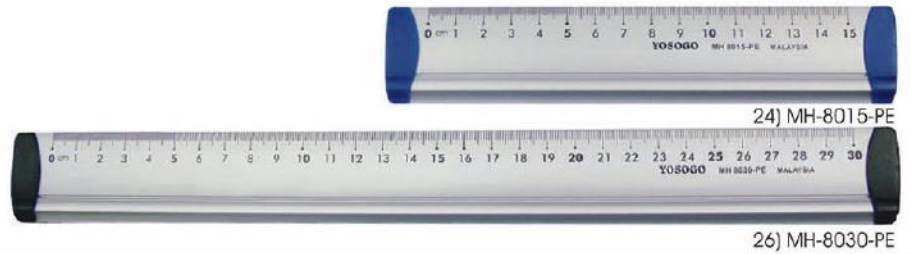

ALUMINIUM RULER

• 80 SERIES ALUMINIUM RULER WITH SAFETY FEATURE

- Protect user from sharp corners
- Reduce "drop-noise"
- Fine surface with clear graduation in centimeters
- Single side tapered edge
- Available colours for plastic ends:

NO. ITEM	DESCRIPTION	INNER PACKING	CARTON PACKING	M³
24. MH-8015-PE	Aluminium Ruler With Protection Ends 80 series-15cm(6in)	1 doz / pvc tray	42 trays / ctn	0.0306
25. MH-8020-PE	Aluminium Ruler With Protection Ends 80 series-20cm(8in)	1 doz / pvc tray	36 trays / ctn	0.0311
26. MH-8030-PE	Aluminium Ruler With Protection Ends 80 series-30cm(12in)	1 doz / pvc tray	24 trays / ctn	0.0292

PLEXIGLASS RULER

• 91 SERIES PLEXIGLASS RULER WITH METAL GUIDE

- Acrylic ruler for durability and clarity
- Ultra modern design with measuring edges in centimeters
- With a metal guide suitable for cutting purposes
- Suitable with the use of pencil, pen and medium felt-tip pen
- Fits well in the hand for professional use