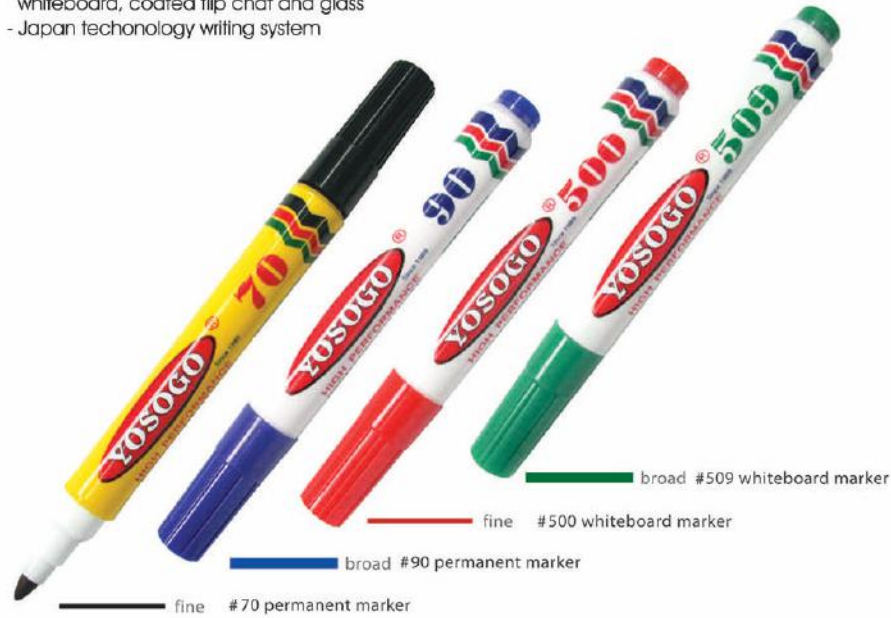

SUPERIOR MARKER PEN

• PERMANENT MARKER 70 / 90

- Fine / bullet & broad / chisel line nib
- Large ink reservoir for long writing life
- Easy and ideal for use on most surfaces
- Japan technology writing system

• WHITEBOARD MARKER 500 / 509

- Fine / bullet & broad / chisel line nib
- Large ink reservoir for long writing life
- Alcohol-based ink for fast drying and easy cleaning or dry wipe
- Multi-purpose, all-round whiteboard marker suitable to write on whiteboard, coated flip chat and glass
- Japan technology writing system

Available Colours:

26) 70