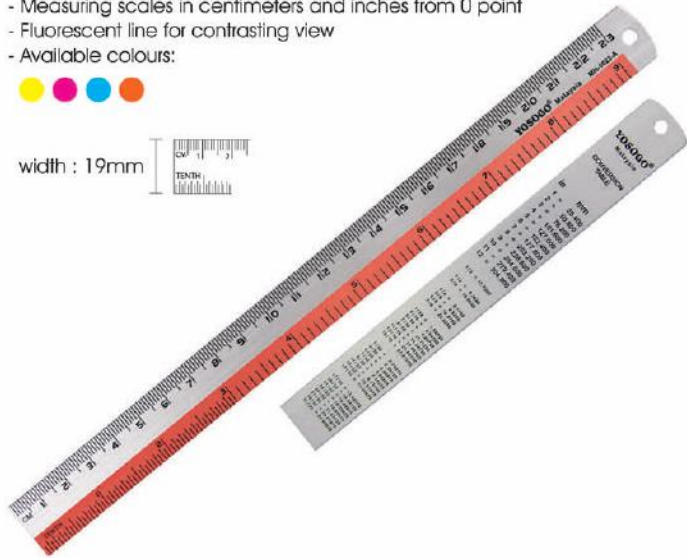

10 SERIES ALUMINIUM RULER

• 10 SERIES

- Ideal for home and office use
- Measuring scales in centimeters and inches from 0 point
- Fluorescent line for contrasting view
- Available colours:

width : 19mm