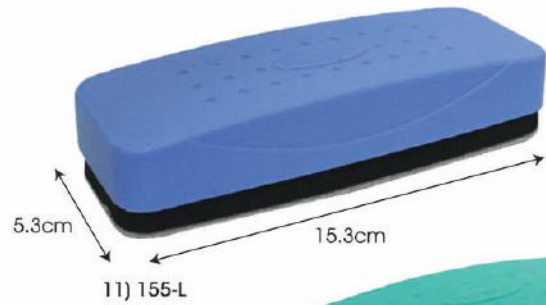

WHITEBOARD ERASER

• WITH TWO ERASING SURFACE

- 105S - Non-magnetic
- 155L - Non-magnetic
- MG 105S - Magnetic
- MG 155L - Magnetic
- Available colours:

PVC Box Packing

Box Packing

NO.	ITEM	DESCRIPTION	INNER PACKING	CARTON PACKING	M ³
9.	105-S	Non-Magnetic Whiteboard Eraser (small)	12 boxes / pack	18 dozs / ctn	0.0532
10.	MG 105-S	Magnetic Whiteboard Eraser (small)	12 boxes / pack	18 dozs / ctn	0.0532
11.	155-L	Non-Magnetic Whiteboard Eraser (large)	12 boxes / pack	12 dozs / ctn	0.0739
12.	MG 155-L	Magnetic Whiteboard Eraser (large)	12 boxes / pack	12 dozs / ctn	0.0739