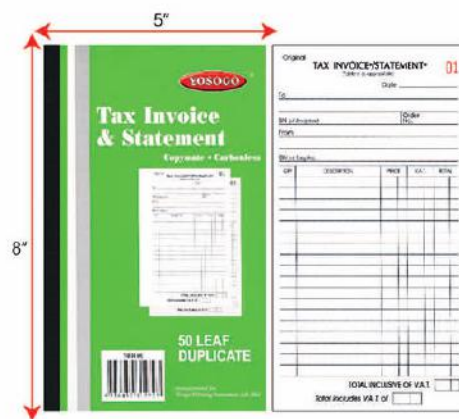

31) CR 5040-2

33) TIS 58(N)