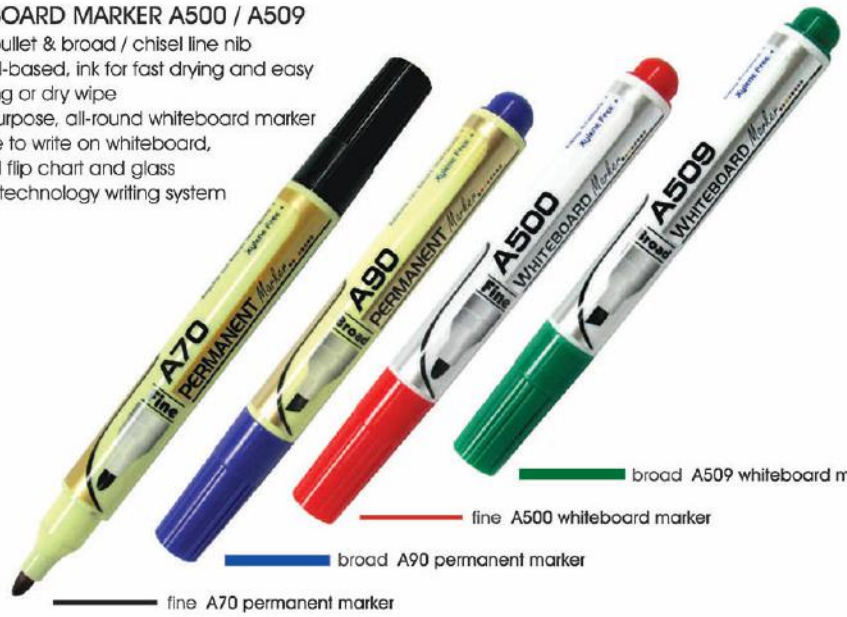

Do You **WANT...**

- A **BETTER** QUALITY MARKER PEN
WITH A COMPETITIVE PRICE ?
- TO **END** YOUR SUFFERING WITH
ALL THESE RETURNED MARKER PENS ?

“Why Choose **YOSOGO**® Marker Pen”

Since 1989

Cap / End Plug
- Made from virgin resin material

Filter
- From German company
- Superior anti leaking technology

Barrel
- Made from virgin resin material

Printing Film
- From Korea
- Vibrant Colours
- Scratch resistant

Nib
- From Japan
- Allow superior ink flow
- Extra smooth writing feel
- Hard polyester / acrylic nib
- Anti wear and tear technology

Ink
- From Europe
- Cap-off time up to 12 hours (room temperature)
- Excellent adhesion for permanent inks
- Excellent dry wipe system for whiteboard inks

STANDARD MARKER PEN

- **PERMANENT MARKER A70 / A90**
 - Fine / bullet & broad / chisel line nib
 - Easy and ideal for use on most surfaces
 - Japan technology writing system

Available Colours:

- **WHITEBOARD MARKER A500 / A509**
 - Fine / bullet & broad / chisel line nib
 - Alcohol-based, ink for fast drying and easy cleaning or dry wipe
 - Multi-purpose, all-round whiteboard marker suitable to write on whiteboard, coated flip chart and glass
 - Japan technology writing system