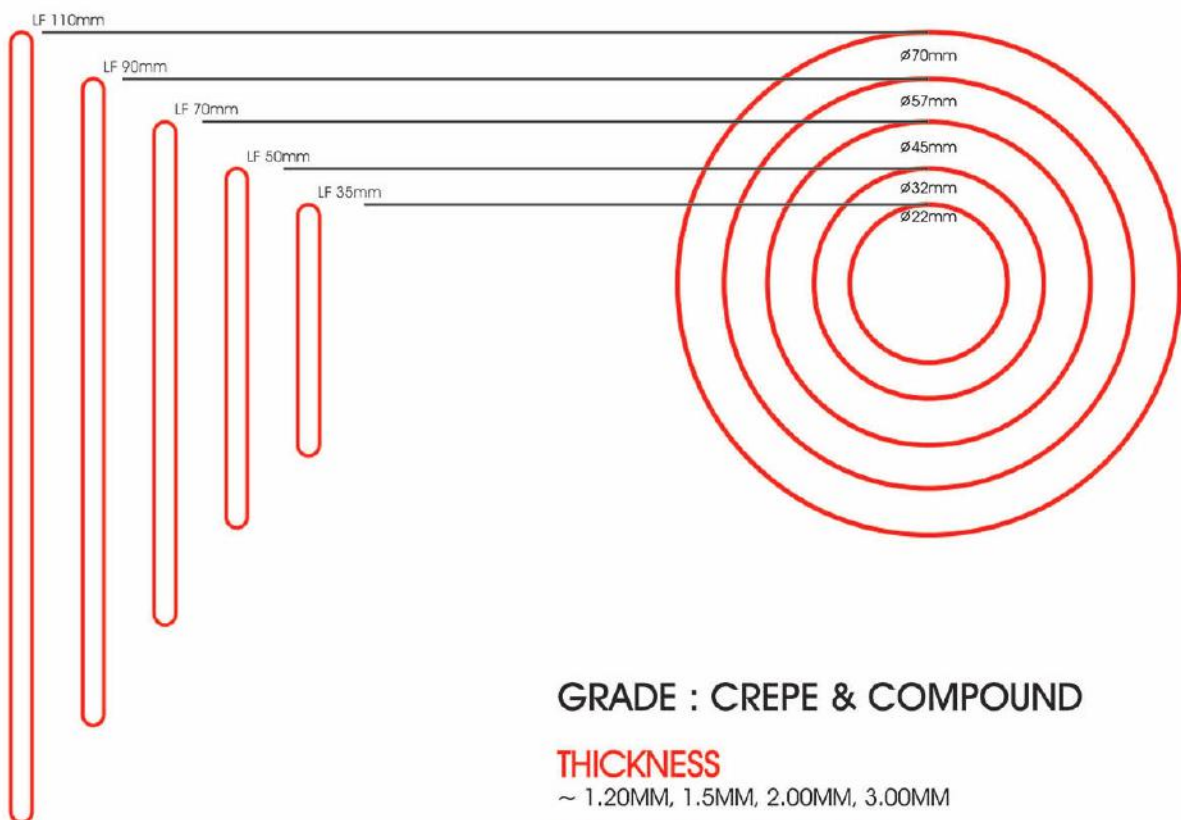

RUBBER BAND STANDARD SIZES CHART							
DIAMETER		LAY - FLAT LENGTH		DIAMETER		LAY - FLAT LENGTH	
INCHES	MM	MM		INCHES	MM	MM	
3/4	19	30		2 1/4	57	90	
7/8	22	35		2 1/2	64	100	
1	26	40		2 3/4	70	110	
1 1/4	32	50		3	76	120	
1 1/2	38	60		4	102	160	
1 3/4	45	70		4 1/2	114	180	
2	51	80		5	127	200	

● **LAY - FLAT**

● **DIAMETER**

GRADE : CREPE & COMPOUND

THICKNESS

~ 1.20MM, 1.5MM, 2.00MM, 3.00MM

STANDARD CUT WIDTH

~ 1.20MM, 1.5MM, 2.00MM~10.00MM