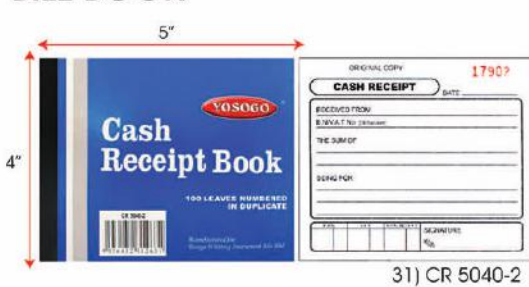

BILL BOOK

31) CR 5040-2