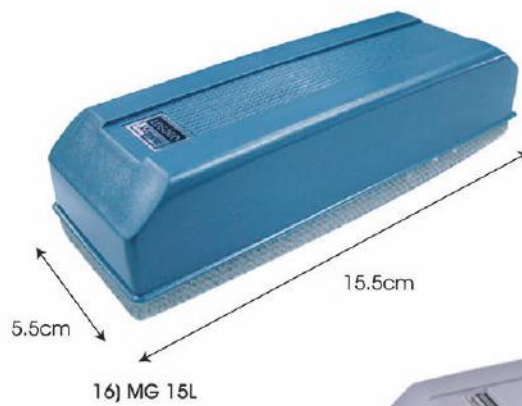

NO.	ITEM	DESCRIPTION	INNER PACKING	CARTON PACKING	M³
13.	12S	Non-Magnetic Whiteboard Eraser (small)	12 boxes / pack	18 dozs / ctn	0.0532
14.	MG 12S	Magnetic Whiteboard Eraser (small)	12 boxes / pack	18 dozs / ctn	0.0532
15.	15L	Non-Magnetic Whiteboard Eraser (large)	12 boxes / pack	12 dozs / ctn	0.0739
16.	MG 15L	Magnetic Whiteboard Eraser (large)	12 boxes / pack	12 dozs / ctn	0.0739