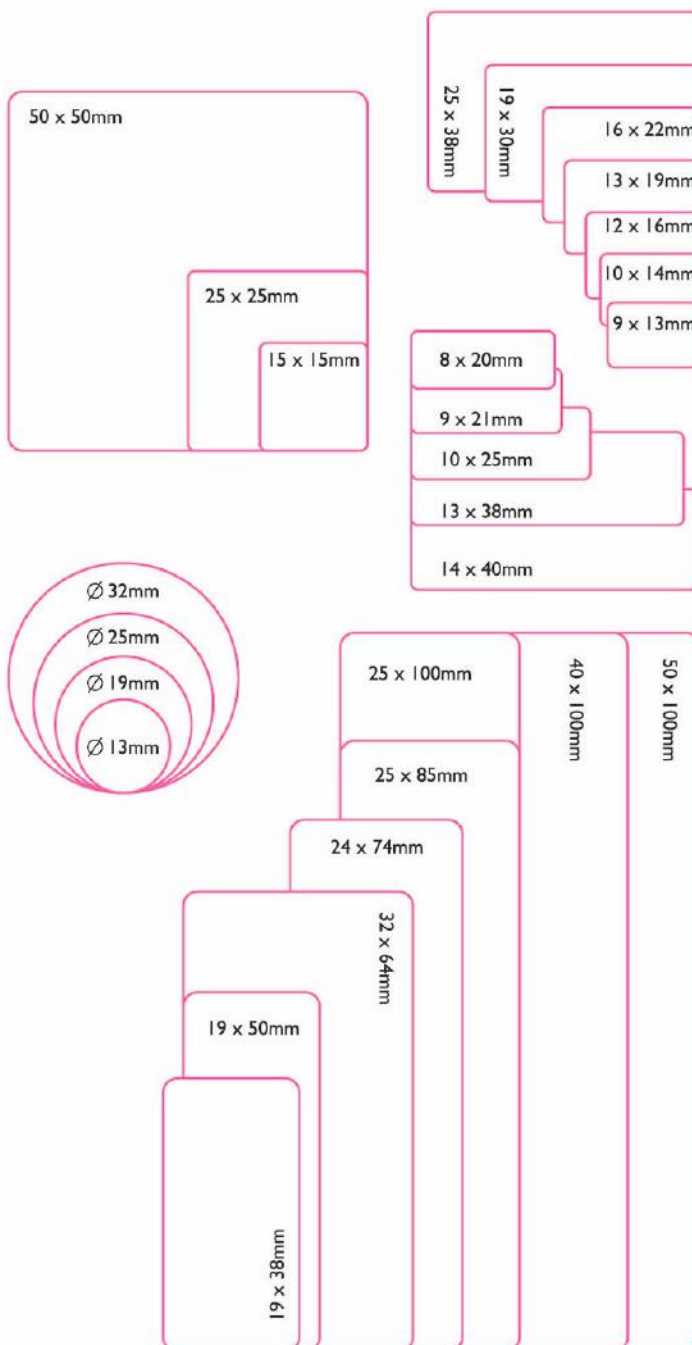

- 27 SIZES AVAILABLES : ACTUAL SIZES