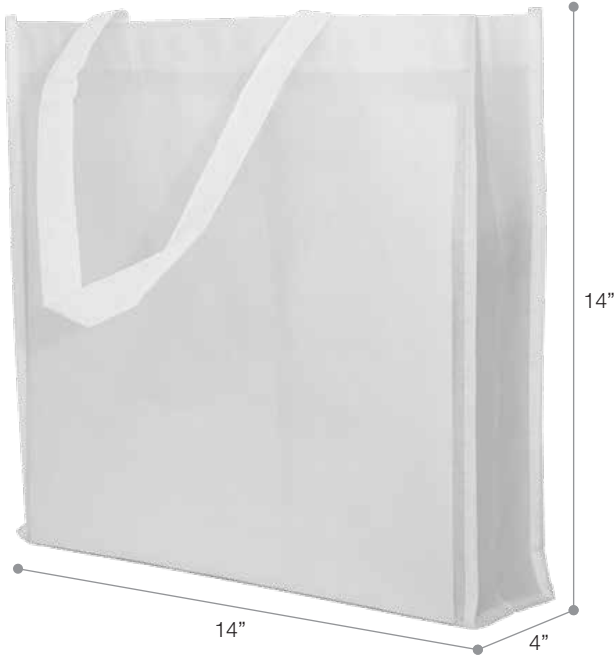

NON-WOVEN BAG

Material : Non-Woven (A3 size) (90gsm)
Dimension : 14"(H) × 14"(W) × 4"(D)
Printing Area Size : 12"(W) × 11"(H)

Printing Methods :

• A3 SIZE

NW 0500
WHITE