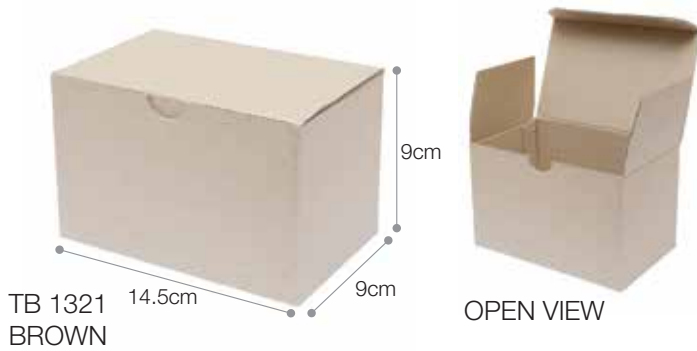

TB GIFT BOX

13 Description : Single Wall Flute
Dimension : 14.5cm(L) × 9cm(W) × 9cm(H)
Printing Methods SG