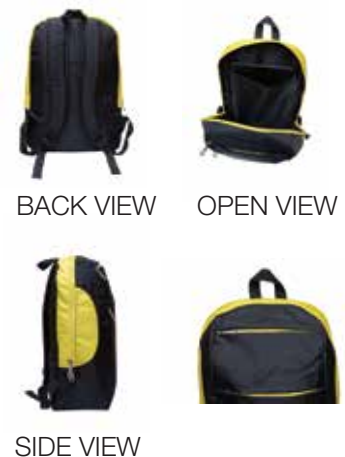

BACKPACK BAG BP

61

Material : Nylon 420D & Nylon Jacquard
Dimension : 31cm(L) x 18.5cm(W) x 43.5cm(H)
Finished : Full Lining Inner with Ribbon

Function : 3 Compartments / Laptop Lining Pocket

Printing Methods SG