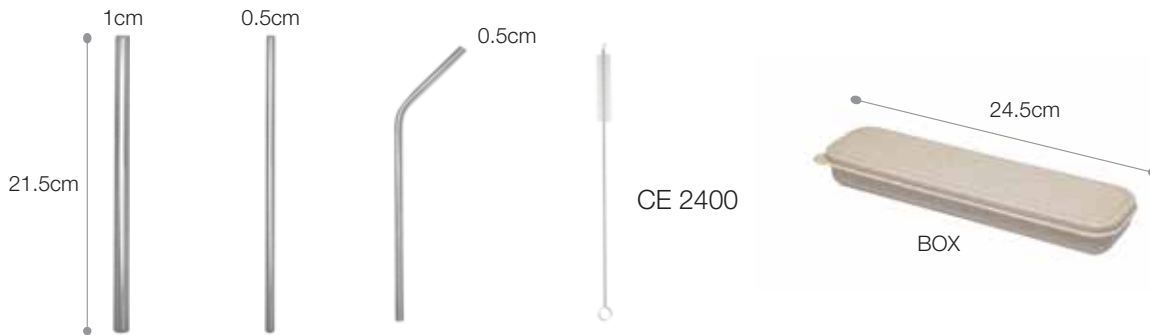

CE CATERING EQUIPMENT SET

25

Description : Stainless Steel
Material : Stainless Steel
Packing : Opp Bag

Printing Area Size : 21cm(H) × 3.5cm(W)

Printing Methods SG