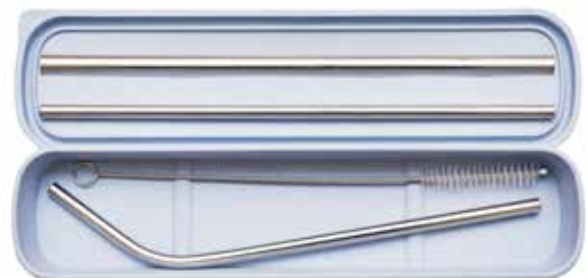

CATERING EQUIPMENT SET

CATERING EQUIPMENT SET CE 01

Description : Catering Equipment Set
Material : Stainless Steel
Printing Area Size : 3cm(H)

Printing Methods SG

CATERING EQUIPMENT SET CE 18

Description : Wheat Fiber Catering Equipment Set
Material : Wheat Fiber
Printing Area Size : 3cm(H)

Packaging : Box
Printing Methods SG

CATERING EQUIPMENT SET CE 19

Description : Stainless Steel Straw Set /5pcs
Material : Stainless Steel
Printing Area Size : 2.5cm(H)

Packaging : Box
Printing Methods SG

NEW

OPEN VIEW