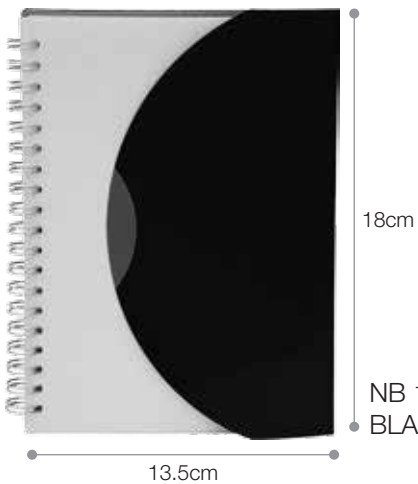

NB 1202
BLACK

• A5 SIZE

NB NOTEPAD

34 Material : PP Plastic Cover with Pen
Paper : 70 sheets
Packaging : OPP Bag

Dimension : 18cm(H) × 13cm(W)

Printing Methods SG