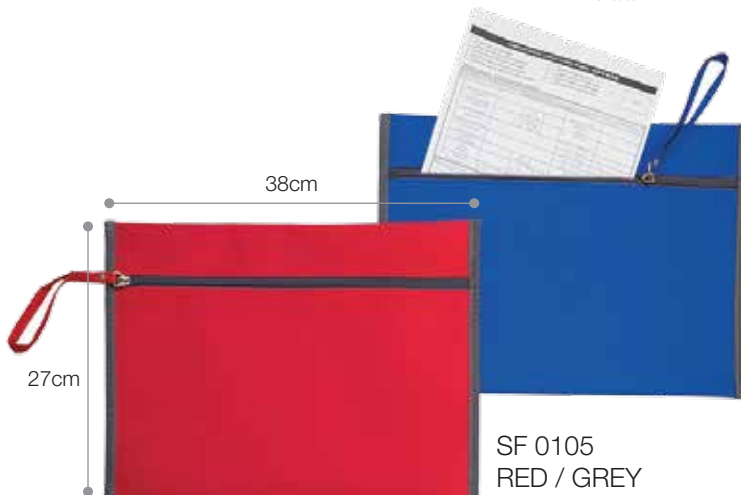

SF 0208
ROYAL BLUE / BLACK

OPEN VIEW

SEMINAR FOLDER SF

01

Material : Nylon 600D
Dimension : 38cm(L) × 27cm(H)

Printing Methods

SF 0105
RED / GREY

SF 0108
ROYAL BLUE / GREY