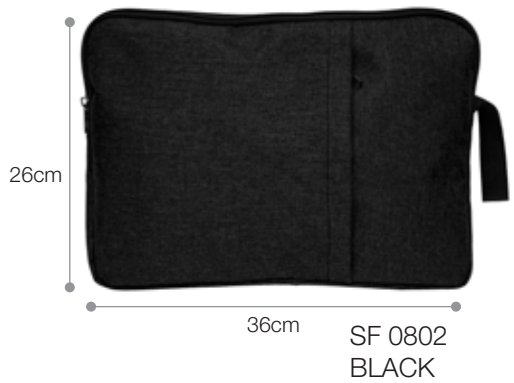

SEMINAR FOLDER SF

08

Material : Nylon D
Dimension : 36cm(L) × 3.5cm(W) × 26cm(H)
Function : 2 Compartment

Printing Methods

NEW