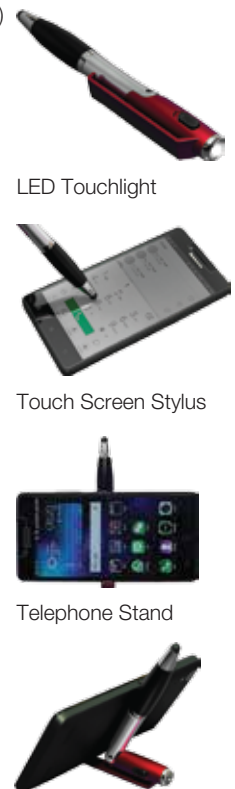

- 4 in 1
- LED Touchlight
- Touch Screen Pen
- Telephone Stand

PP 5505 RED PP 5508 ROYAL BLUE

PLASTIC PEN

PLASTIC PEN PP 56

Ink : Black Type: Ball Pen
 Printing Methods    SG

Printing Area Size : 7cm x 0.5cm(H)