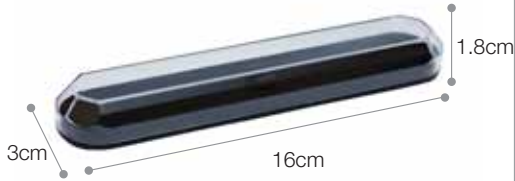

PEN STAND

GIFT BOX

TB 17

Description : Single Wall Flute
Dimension : 16cm(L) × 3cm(W) × 1.8cm(H)

Printing Methods SG

TB 1702
BLACK