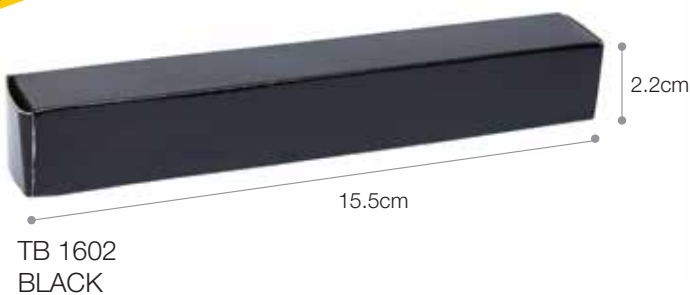

TB GIFT BOX

16 Description : Color Paper
Dimension : 15.5cm(L) × 2.2cm(W)
Printing Methods SG

NEW