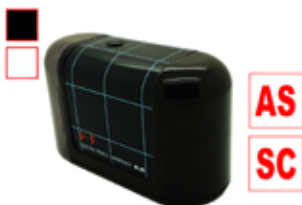

V - 3

Quantity : 5 pc/bx, 4 bx/ctn

AS
SC