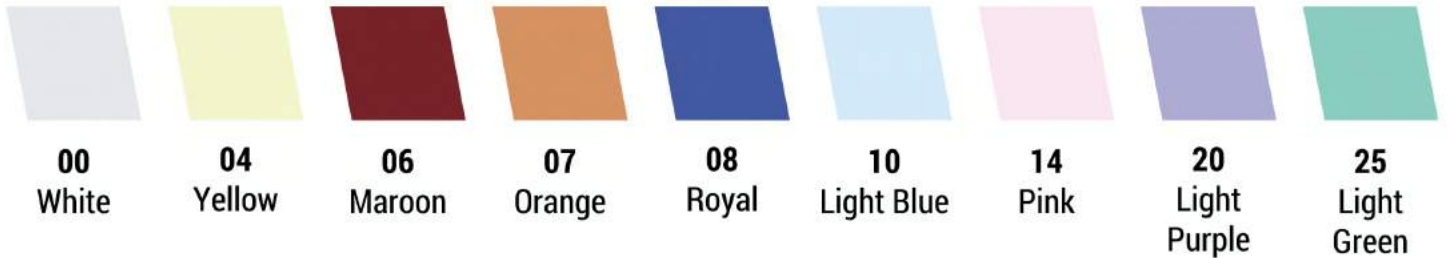

TOWEL

TW 01

Hand Towel
100% Cotton, Size 14" X 26"
Weight: 70gsm (0.154 Pounds)

Eco Dye 100% Cotton

TW 0100 White
TW 0125 Light Green

TW 0107 Orange
TW 0110 Light Blue
TW 0114 Pink
TW 0104 Yellow

TW 06

Bath Towel
100% Cotton, Size 30" X 60"
Weight: 440gsm (0.970 Pounds)

Eco Dye 100% Cotton

TW 03

Bath Towel
100% Cotton, Size 27" X 54"
Weight: 340gsm (0.749 Pounds)

Eco Dye 100% Cotton

TW 07

Hand Towel
100% Cotton, Size 14" X 30"
Weight: 120gsm (0.265 Pounds)

Eco Dye 100% Cotton

TW 0700 White
TW 0704 Yellow

TW 0714 Pink
TW 0707 Orange
TW 0725 Light Green
TW 0710 Light Blue

TW 08

Bath Towel
100% Cotton, Size 20" X 40"
Weight: 185gsm (0.408 Pounds)

Eco Dye 100% Cotton

TW 0821 Dark Brown

TW 0824 Dark Grey
TW 0806 Maroon
TW 0808 Royal
TW 0820 Light Purple